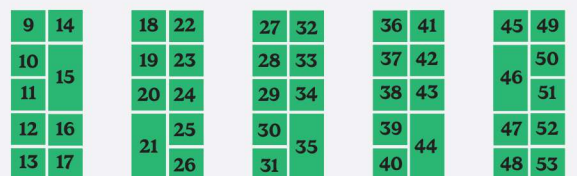

FESTIVAL STAGE

縁日
ENNICHI KIDS FAIR

BonDance

Mikoshi

Ben Franklin Crafts

HONOLULU ART MARKET

Information

ENTRANCE