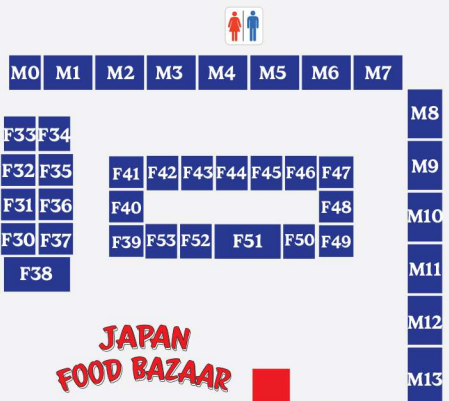

MOA HAWAII

Anne's Hawaiian Quilt

FRIENDSHIP STAGE

HAWAI'I CONVENTION CENTER 1F