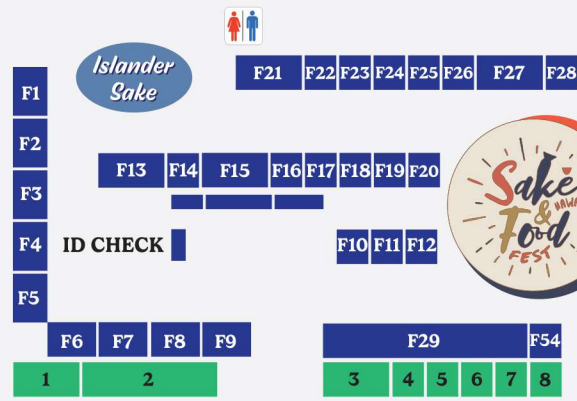

FESTIVAL STAGE

縁日
ENNICHI KIDS FAIR

BonDance

Mikoshi

Ben Franklin Crafts

HONOLULU ART MARKET

Information

ENTRANCE